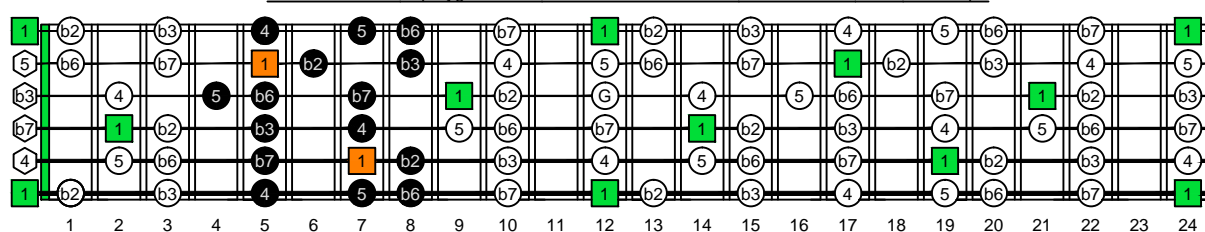

EDCAG octaves E natural - FINGERBOARD OCTAVE SHAPES

DCAGE octaves D dorian mode : ENTIRE FINGERBOARD INTERVALS

EDCAG octaves E phrygian mode ENTIRE FINGERBOARD INTERVALS : 6Em4Em1 box shape

EDCAG octaves E phrygian mode ENTIRE FINGERBOARD INTERVALS : 4Dm2 box shape

EDCAG octaves E phrygian mode ENTIRE FINGERBOARD INTERVALS : 5Cm2 box shape

EDCAG octaves E phrygian mode ENTIRE FINGERBOARD INTERVALS : 5Am3 box shape

EDCAG octaves E phrygian mode ENTIRE FINGERBOARD INTERVALS : 6Gm3Gm1 box shape

EDCAG octaves E phrygian mode ENTIRE FINGERBOARD INTERVALS : 6Em4Em1 box shape at 12