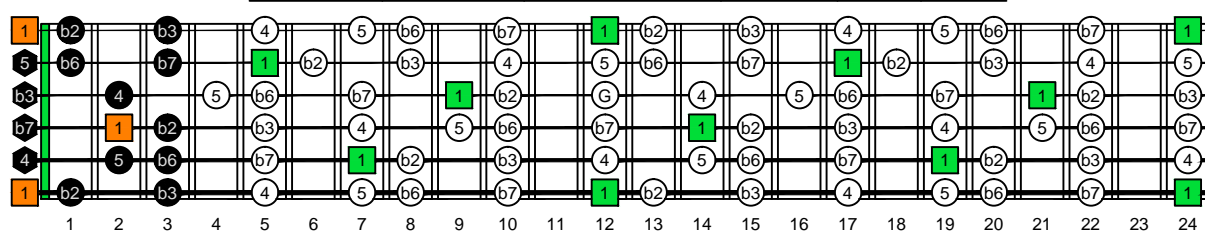

EDCAG octaves E natural - FINGERBOARD OCTAVE SHAPES

DCAGE octaves D dorian mode : ENTIRE FINGERBOARD INTERVALS

EDCAG octaves E phrygian mode ENTIRE FINGERBOARD INTERVALS : 6Em4Em1 box shape

EDCAG octaves E phrygian mode ENTIRE FINGERBOARD INTERVALS : 4Dm2 box shape

EDCAG octaves E phrygian mode ENTIRE FINGERBOARD INTERVALS : 5Cm2 box shape

EDCAG octaves E phrygian mode ENTIRE FINGERBOARD INTERVALS : 5Am3 box shape

EDCAG octaves E phrygian mode ENTIRE FINGERBOARD INTERVALS : 6Gm3Gm1 box shape

EDCAG octaves E phrygian mode ENTIRE FINGERBOARD INTERVALS : 6Em4Em1 box shape at 12