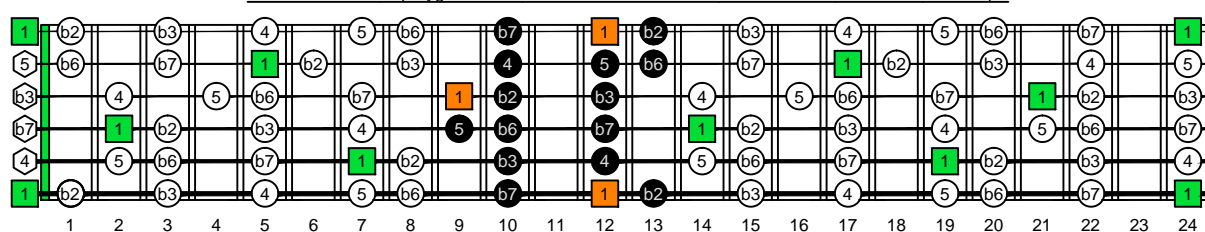

EDCAG octaves E natural - FINGERBOARD OCTAVE SHAPES

DCAGE octaves D dorian mode : ENTIRE FINGERBOARD INTERVALS

EDCAG octaves E phrygian mode ENTIRE FINGERBOARD INTERVALS : 6Em4Em1 box shape

EDCAG octaves E phrygian mode ENTIRE FINGERBOARD INTERVALS : 4Dm2 box shape

EDCAG octaves E phrygian mode ENTIRE FINGERBOARD INTERVALS : 5Cm2 box shape

EDCAG octaves E phrygian mode ENTIRE FINGERBOARD INTERVALS : 5Am3 box shape

EDCAG octaves E phrygian mode ENTIRE FINGERBOARD INTERVALS : 6Gm3Gm1 box shape

EDCAG octaves E phrygian mode ENTIRE FINGERBOARD INTERVALS : 6Em4Em1 box shape at 12