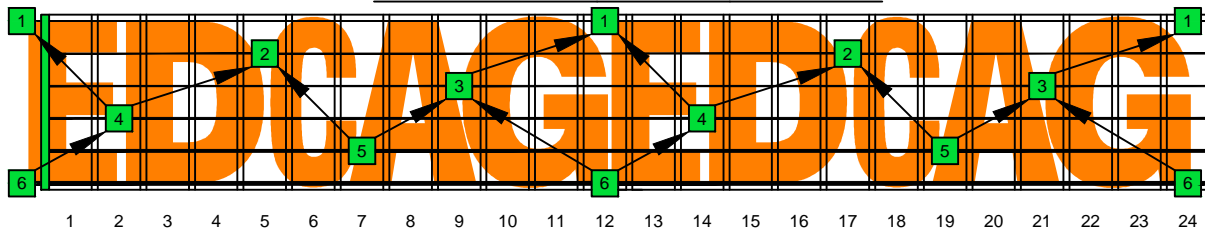

EDCAG octaves E natural - FINGERBOARD OCTAVE SHAPES

DCAGE octaves D dorian mode : ENTIRE FINGERBOARD INTERVALS

EDCAG octaves E phrygian mode ENTIRE FINGERBOARD INTERVALS : 6Em4Em1 box shape

EDCAG octaves E phrygian mode ENTIRE FINGERBOARD INTERVALS : 4Dm2 box shape

EDCAG octaves E phrygian mode ENTIRE FINGERBOARD INTERVALS : 5Cm2 box shape

EDCAG octaves E phrygian mode ENTIRE FINGERBOARD INTERVALS : 5Am3 box shape

EDCAG octaves E phrygian mode ENTIRE FINGERBOARD INTERVALS : 6Gm3Gm1 box shape

EDCAG octaves E phrygian mode ENTIRE FINGERBOARD INTERVALS : 6Em4Em1 box shape at 12