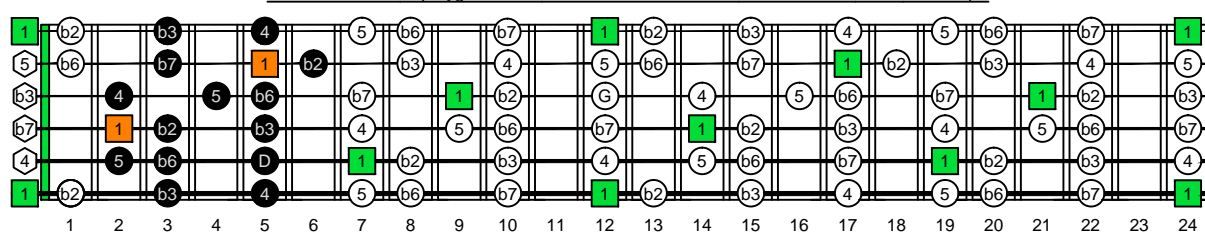

EDCAG octaves E natural - FINGERBOARD OCTAVE SHAPES

DCAGE octaves D dorian mode : ENTIRE FINGERBOARD INTERVALS

EDCAG octaves E phrygian mode ENTIRE FINGERBOARD INTERVALS : 6Em4Em1 box shape

EDCAG octaves E phrygian mode ENTIRE FINGERBOARD INTERVALS : 4Dm2 box shape

EDCAG octaves E phrygian mode ENTIRE FINGERBOARD INTERVALS : 5Cm2 box shape

EDCAG octaves E phrygian mode ENTIRE FINGERBOARD INTERVALS : 5Am3 box shape

EDCAG octaves E phrygian mode ENTIRE FINGERBOARD INTERVALS : 6Gm3Gm1 box shape

EDCAG octaves E phrygian mode ENTIRE FINGERBOARD INTERVALS : 6Em4Em1 box shape at 12