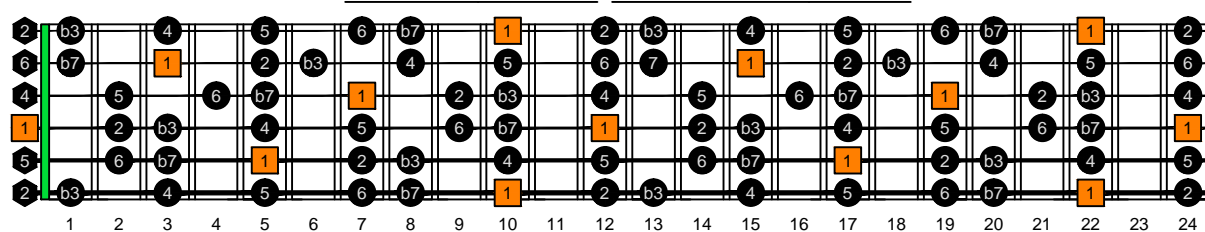

EDCAG octaves E natural - FINGERBOARD OCTAVE SHAPES

DCAGE octaves D dorian mode : ENTIRE FINGERBOARD INTERVALS

EDCAG octaves E phrygian mode ENTIRE FINGERBOARD INTERVALS : 6Em4Em1 box shape

EDCAG octaves E phrygian mode ENTIRE FINGERBOARD INTERVALS : 4Dm2 box shape

EDCAG octaves E phrygian mode ENTIRE FINGERBOARD INTERVALS : 5Cm2 box shape

EDCAG octaves E phrygian mode ENTIRE FINGERBOARD INTERVALS : 5Am3 box shape

EDCAG octaves E phrygian mode ENTIRE FINGERBOARD INTERVALS : 6Gm3Gm1 box shape

EDCAG octaves E phrygian mode ENTIRE FINGERBOARD INTERVALS : 6Em4Em1 box shape at 12