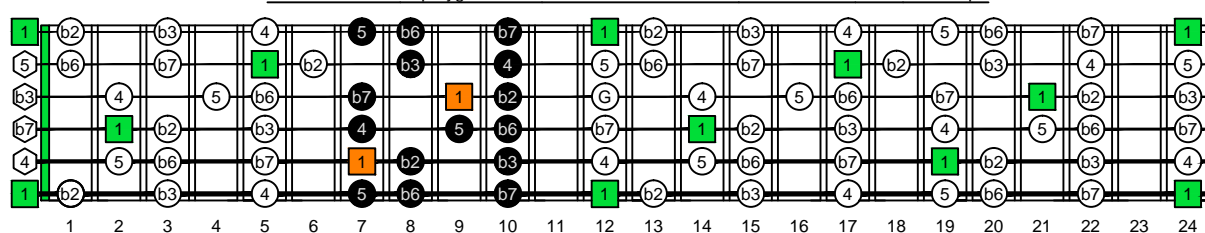

EDCAG octaves E natural - FINGERBOARD OCTAVE SHAPES

DCAGE octaves D dorian mode : ENTIRE FINGERBOARD INTERVALS

EDCAG octaves E phrygian mode ENTIRE FINGERBOARD INTERVALS : 6Em4Em1 box shape

EDCAG octaves E phrygian mode ENTIRE FINGERBOARD INTERVALS : 4Dm2 box shape

EDCAG octaves E phrygian mode ENTIRE FINGERBOARD INTERVALS : 5Cm2 box shape

EDCAG octaves E phrygian mode ENTIRE FINGERBOARD INTERVALS : 5Am3 box shape

EDCAG octaves E phrygian mode ENTIRE FINGERBOARD INTERVALS : 6Gm3Gm1 box shape

EDCAG octaves E phrygian mode ENTIRE FINGERBOARD INTERVALS : 6Em4Em1 box shape at 12